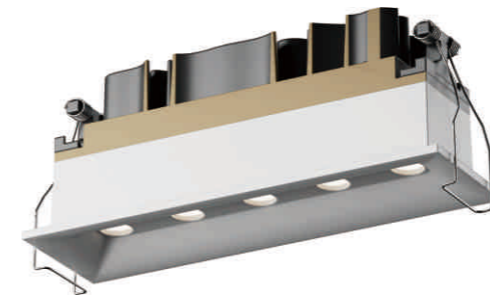

SRL 661

Color Temp: 3000K/4000K
Led Source: TYF 3535
Power: 5W/10W

TECHNICAL DATA

Power	Size/mm	Cut Out/mm	Beam Angle
5W	L73*W32*H47.5	L68*W25	30°
10W	L133*W32*H47.5	L128*W25	30°

COLOR

5W-White

10W-White

SRL 666