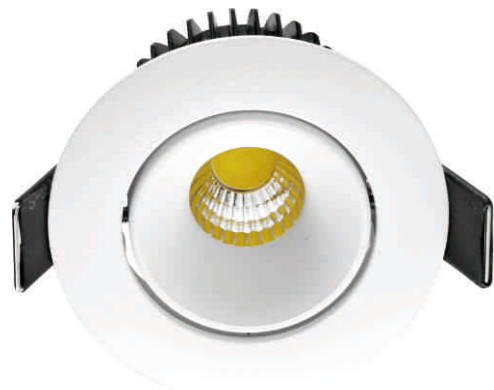

SEG 902

Color Temp: 3000K/4000K/6500K

Led Source: Bridgelux

Power: 3W/7W/12W/18W

TECHNICAL DATA

Power	Size/mm	Cut Out/mm	Beam Angle
3W	Φ64*H46	Φ56	60°
7W	Φ85*H57	Φ70	60°
12W	Φ85*H67	Φ70	60°
18W	Φ108*H70	Φ92	60°

COLOR

SEG 903

Color Temp: 3000K/4000K/6500K

Led Source: Bridgelux

Power: 3W/7W/12W/18W

TECHNICAL DATA

Power	Size/mm	Cut Out/mm	Beam Angle
3W	Φ45*H30	Φ36	60°
7W	Φ65*H42	Φ56	60°
12W	Φ82*H55	Φ71	60°
18W	Φ100*H80	Φ90	60°

COLOR