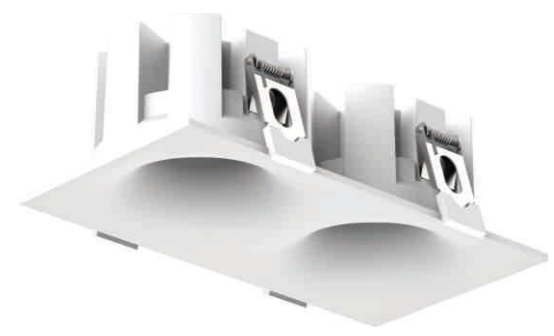

SRL 378

Color Temp: 3000K/4000K/6500K
Led Source: Bridgelux
Power: 2X12W