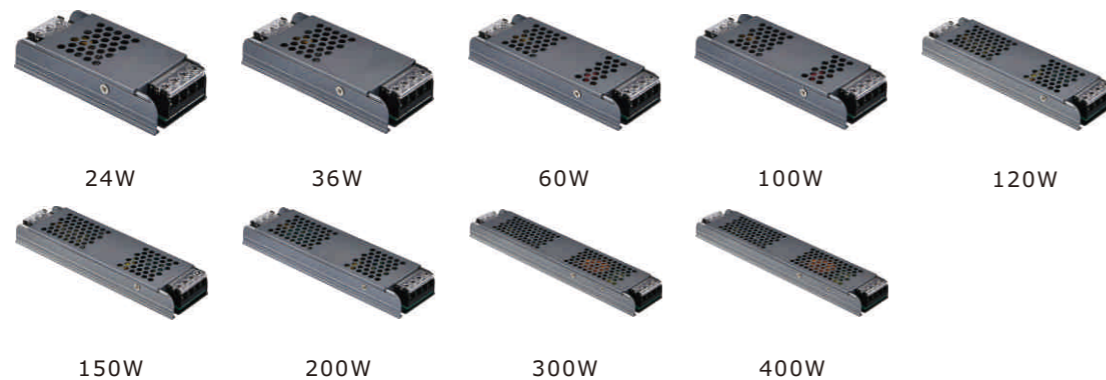

12V DRIVER

Voltage: 12V

**Power: 24W/36W/60W/100W/120W
150W/200W/300W/400W**

TECHNICAL DATA

Code	Power	Size/mm	AMP
SRL 101	24W	L90*W40*H22	2A
SRL 102	36W	L100*W40*H22	3A
SRL 103	60W	L113*W49.5*H22	5A
SRL 104	100W	L137*W49.5*H22	8.5A
SRL 105	120W	L137*W49.5*H22	10A
SRL 106	150W	L177*W49.5*H22	12.5A
SRL 107	200W	L177*W49.5*H22	16.5A
SRL 108	300W	L204*W49.5*H22	25A
SRL 109	400W	L204*W49.5*H22	33.5A

COLOR

24V DRIVER

Voltage: 24V

**Power: 60W/100W/120W
200W/300W/400W**

TECHNICAL DATA

Code	Power	Size/mm	AMP
SRL 203	60W	L113*W49.5*H22	2.5A
SRL 205	120W	L137*W49.5*H22	5A
SRL 207	200W	L177*W49.5*H22	8.25A
SRL 208A	240W	L204*W49.5*H22	10A
SRL 208	300W	L204*W49.5*H22	12.5A
SRL 209	400W	L204*W49.5*H22	16.75A

COLOR