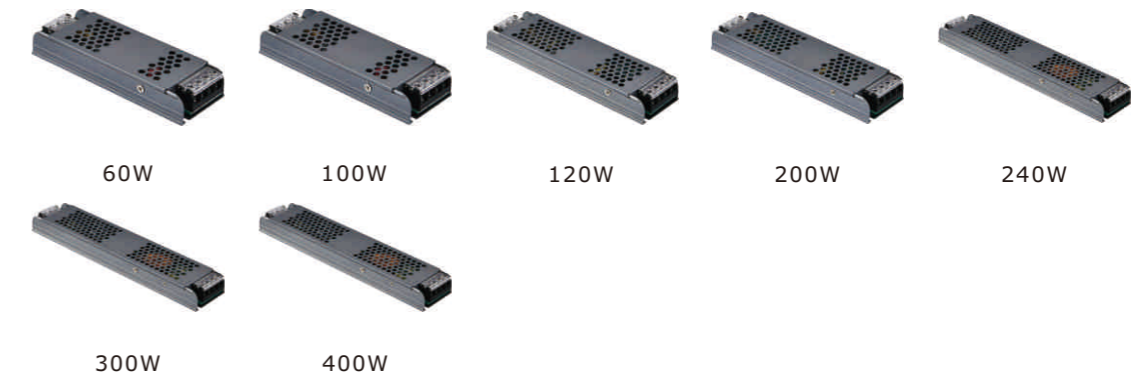

12V DRIVER

Voltage: 12V

**Power: 24W/36W/60W/100W/120W
150W/200W/300W/400W**

TECHNICAL DATA

Code	Power	Size/mm	AMP
SRL 101	24W	L90*W40*H22	2A
SRL 102	36W	L100*W40*H22	3A
SRL 103	60W	L113*W49.5*H22	5A
SRL 104	100W	L137*W49.5*H22	8.5A
SRL 105	120W	L137*W49.5*H22	10A
SRL 106	150W	L177*W49.5*H22	12.5A
SRL 107	200W	L177*W49.5*H22	16.5A
SRL 108	300W	L204*W49.5*H22	25A
SRL 109	400W	L204*W49.5*H22	33.5A

COLOR

24V DRIVER

Voltage: 24V

**Power: 60W/100W/120W
200W/300W/400W**

TECHNICAL DATA

Code	Power	Size/mm	AMP
SRL 203	60W	L113*W49.5*H22	2.5A
SRL 205	120W	L137*W49.5*H22	5A
SRL 207	200W	L177*W49.5*H22	8.25A
SRL 208A	240W	L204*W49.5*H22	10A
SRL 208	300W	L204*W49.5*H22	12.5A
SRL 209	400W	L204*W49.5*H22	16.75A

COLOR