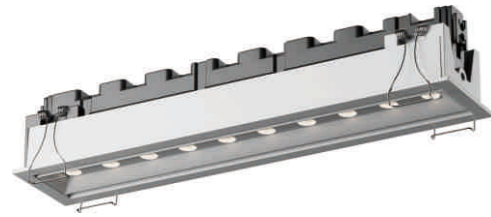

SRL 667

Color Temp: 3000K/4000K

Led Source: 3535

Power: 10W/20W

TECHNICAL DATA

Power	Size/mm	Cut Out/mm	Beam Angle
10W	L117*W45*H44	L112*W38	36°
20W	L217*W45*H44	L212*W38	36°